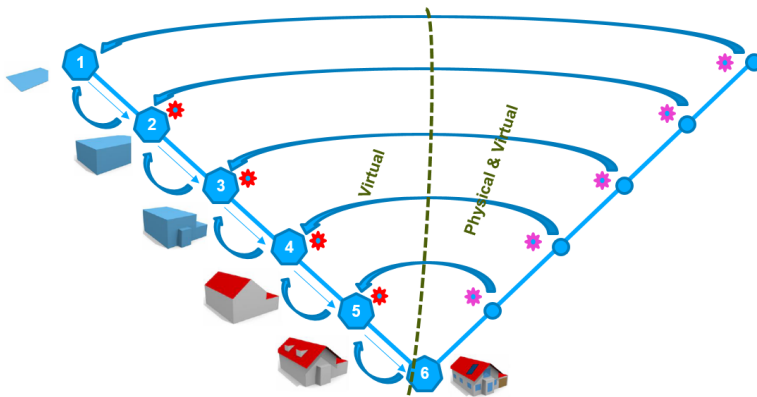

<https://www.youtube.com/watch?v=uNK1egTdPPo>

- **Block chain for certification**