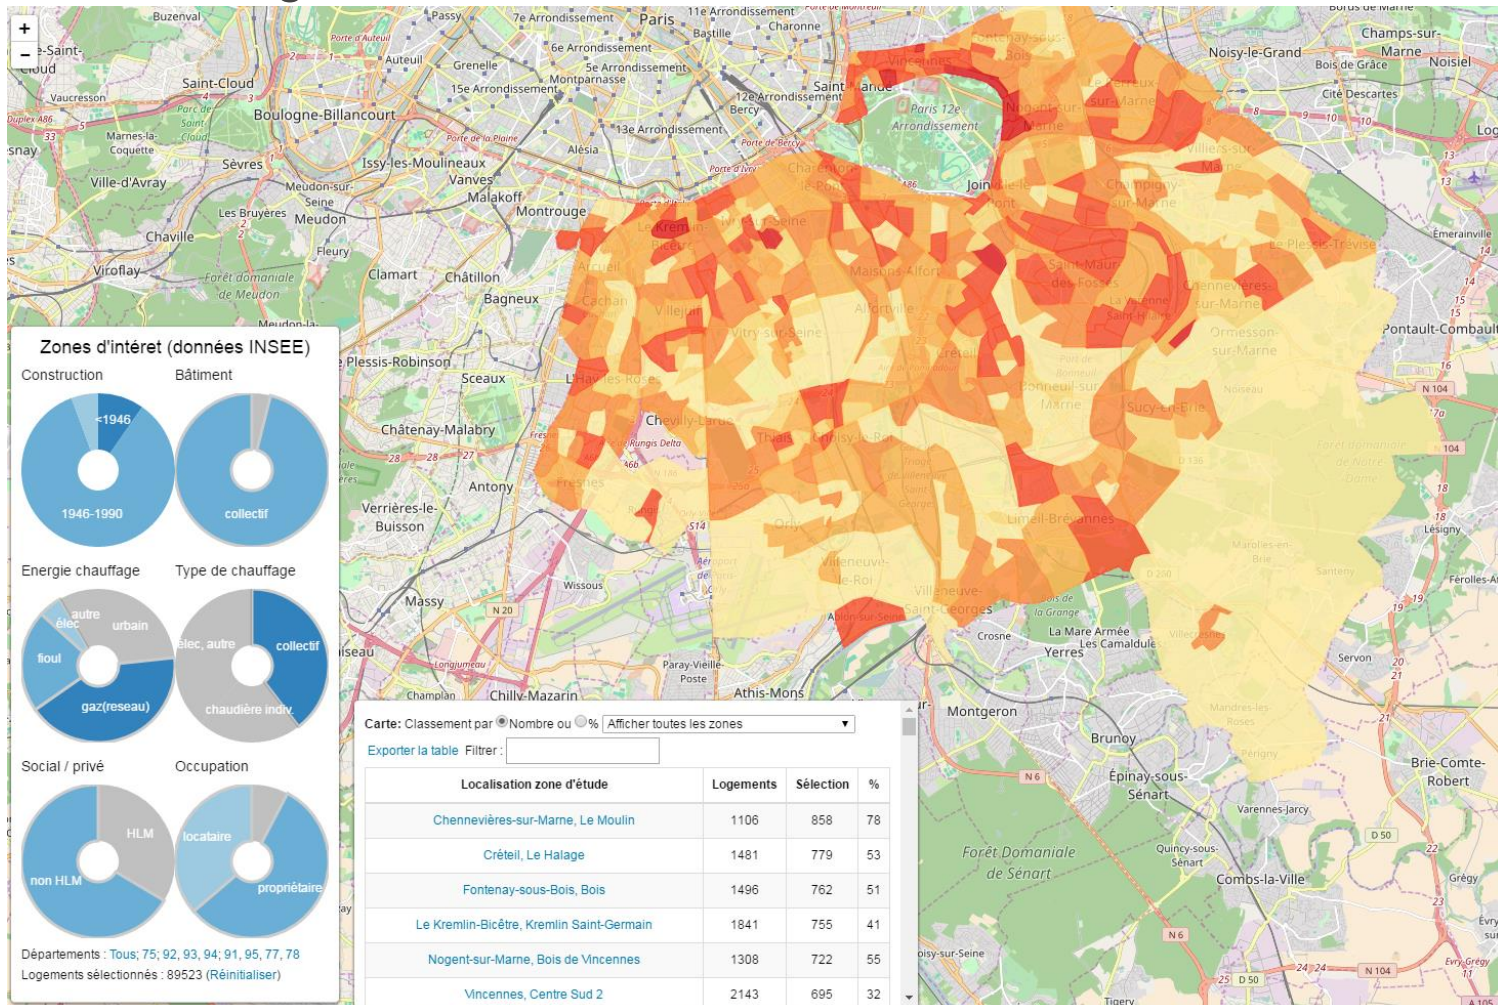

**A TRANSITION AT LOCAL
AUTHORITY LEVEL,**
to rethink mobility, energy and waste management ... for more harmonious living

Digital tools for ...

Lead Detection &
Customer relationship

Design and sizing

Operational
effectiveness

Lead detection and customer relationship

Cross-data algorithms...

Design and sizing tools

- Formal language driven by physics

- Multidomain optimization

Operational effectiveness

- **BIM and CIM** for asset and facility management (Lifetime Manager)